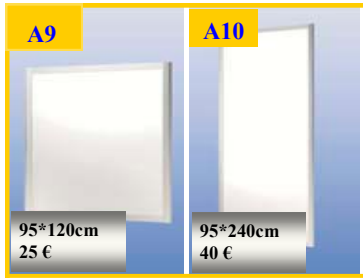

# Exhibition Additional Accessories

A1

100 €

**Show case tall**  
White & Brown  
Lockable & light  
100cm\*40cm\*180cm

A2

70 €

**Rotate Show case tall**  
White & Black  
Lockable & light  
40cm\*40cm\*180cm

A3

50 €

**Show case counter**  
With or Without Stand  
Lockable  
100cm\*50cm\*100cm

A4

40 €

**Counter**  
White/ Yellow  
100cm\*50cm\*90cm

A5

25 €

**Stand**  
White  
50cm\*50cm\*100cm

A6

55 €

**Lockable Cabinet**  
White / Brown  
Lockable  
100cm\*50cm\*90cm

A7

60 €

**Door**  
Single , White  
1000mm\*2000mm

A8

40 €

**Folding Door**  
Single , White  
950mm\*2100mm

A9

A10

95\*120cm  
25 €

95\*240cm  
40 €

**Panel & 1/2 Panel**  
White

A11